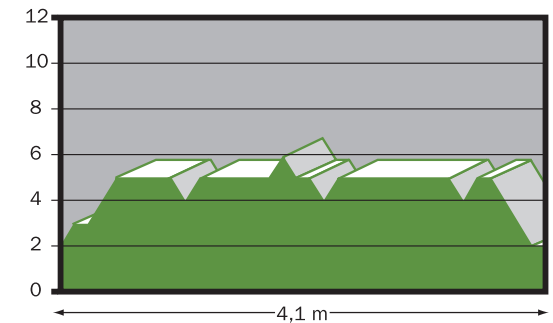

The Super Spreader has been sold worldwide by KSAB since 2005.

Documented dispersal pattern

The graphs below show the difference in spreading patterns, comparing the Super Spreader to the conventional, single plate spreaders on the market.

Conventional spreader

This graph shows the inconsistent dispersal pattern of conventional spreaders.

The Super Spreader

This graph clarifies the much broader and uniform dispersal of the dual rotor Super Spreader. An overlap of 30-40 cm will cover the area perfectly. The plates are maneuvered (opened/shut) separate from one another.