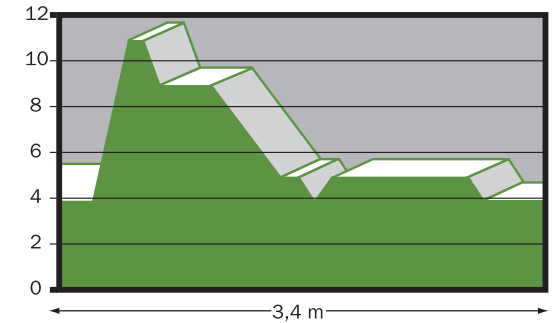

KSAB Super Spreader

Power & refinement

The Super Spreader has a finely graded scale, allowing you to control the exact dosage. The extra handle makes it easy to lift.

Signalistgatan 9
SE-721 31 Västerås
SWEDEN

The Super Spreader has an ergonomic handle allowing the user alternate grip for best comfort. The parking wheel, other than used for parking, also makes the spreader roll steadily and always at the same horizontal angle, unaffected by the length of the user. In addition to this, the wheel unburdens the user from "lifting" the weight of the fertilizer load.

Conventional spreader

This graph shows the inconsistent dispersal pattern of conventional spreaders.

The Super Spreader

This graph clarifies the much broader and uniform dispersal of the dual rotor Super Spreader. An overlap of 30-40 cm will cover the area perfectly. The plates are maneuvered (opened/shut) separate from one another.